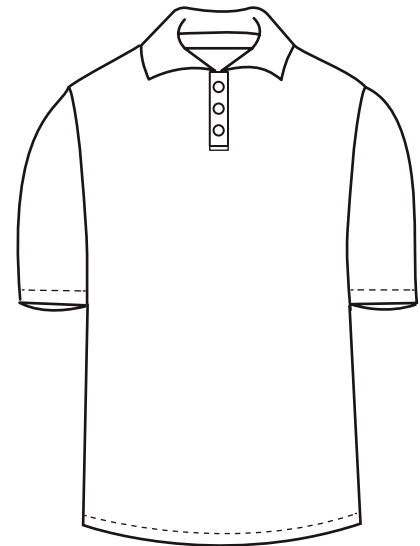

BG7232 Men's S/S Nailhead Polo

- 100% polyester interlock knit
- Moisture wicking
- UPF Rating 30
- 5 oz.
- Matching buttons
- Self-fabric collar
- Hemmed sleeves
- Sizes XS-4XL
- Classic fit

Perfect for the boardroom, golf course and everywhere in between, our moisture wicking Nailhead Polo insures comfort and professional styling. 5.0z 100% polyester interlock knit. Matching buttons. Self-fabric collar for modern styling. Hemmed sleeves. Classic fit.

*Discontinued/Closeout color. Please call or login to BlueGeneration.com for more info.

MEN'S/ADULT SIZES

	XXS	XS	S	M	L	XL	2XL	3XL	4XL	5XL	6XL	7XL	8XL	9XL-10XL
NECK	13.5	14	14-14.5	15-15.5	16-16.5	17-17.5	18-18.5	19-19.5	19.5-20	20-20.5	20.5-21	21	21.5	22.5
CHEST	28-29	30-32	34-36	38-40	42-44	46-48	50-52	54-56	58-60	62-64	66-67	68-69	70-71	74-75