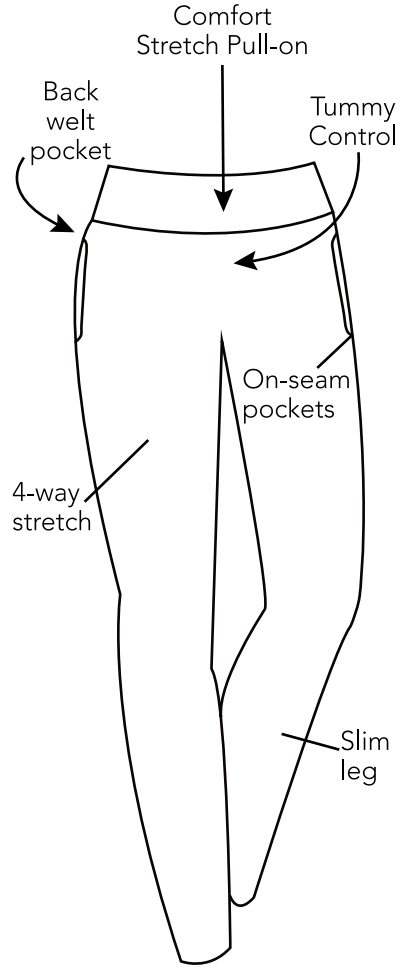

BG6003P

Flyaway &
Jewel Neck Tee
BG4705 | Bg4702

STUDIO PANT

Pants

Features

- Year-round 95/5 polyester/spandex
- 4 way stretch compression knit
- Tummy Control
- On seam side pockets
- Back welt pocket

Easy care Wash & wear

Studio Pants

BG6003P

Ladies' Classic Fit

Sizes: XS-4XL

Color Shown: Black

Black