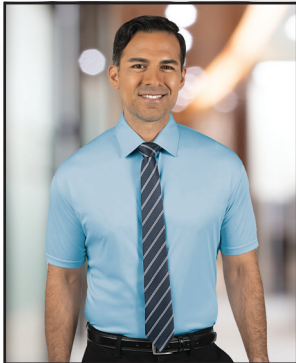

Bonded Collar Dress Polo

NEW!

The perfect combination
where dress meets casual.

BG7007

"Bonded Collar"

Polished

Career

Casual

A uniquely crafted collar designed to
transform a polo into a more polished look.