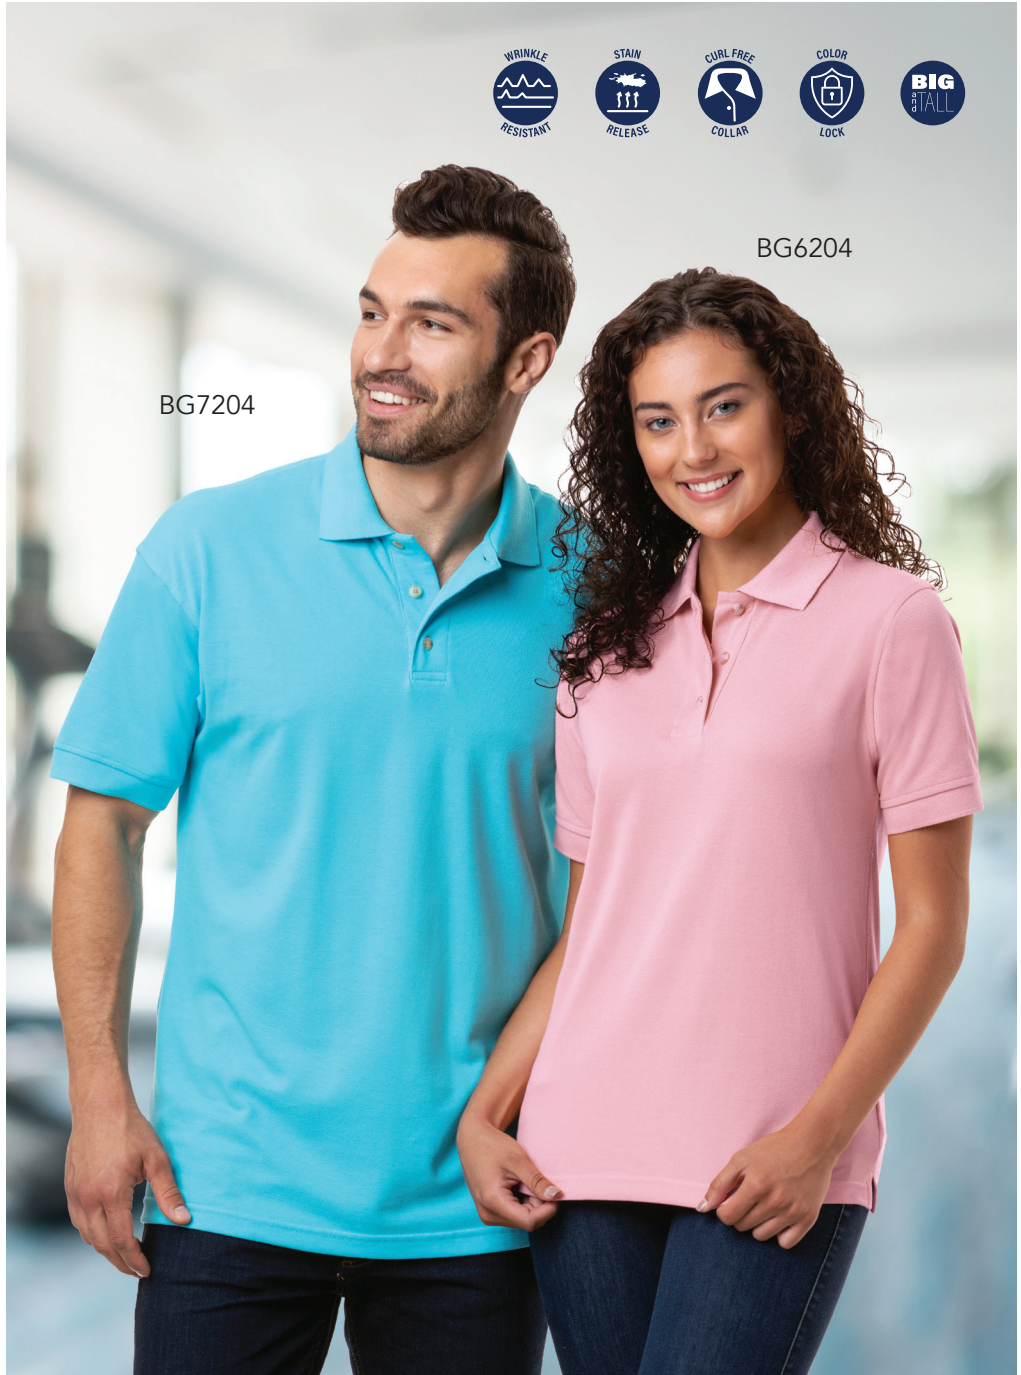

AVAILABLE IN 28 COLORS*

Features

- 6.7 oz. 60/40 cotton/polyester Superblend™ pique
- Bone buttons
- Rib knit collar & cuffs
- Classic fit

Men's sizes up to 10XL, ladies' sizes up to 5XL*

*In select styles

Ladies' V-Neck Superblend™
BG6209
Sizes: S-4XL
Color Shown: Coral

BG6209 V-neck Colors

Maize	Coral	Pink	Berry
Red	Burgundy	Purple	Light Blue
Aqua	Turquoise	French Blue	Royal
Navy	Cactus	Sage	White
Black			

Men's Superblend™
BG7204
Sizes: S-10XL
Color Shown: Aqua
Men's **TALL**
BG7204T
Sizes: LT-3XLT
Available in select colors

Ladies' Superblend™
BG6204
Sizes: XS-5XL
Color Shown: Pink
5XL is available in select colors
Youth Superblend™
BG5204
Sizes: XS-XL