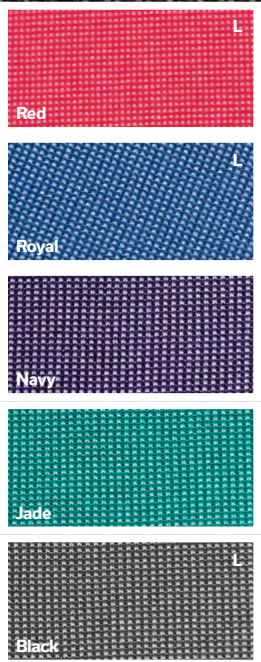

# Nailhead Polos

A special jacquard weave creates a nailhead effect in this luxurious moisture wicking polo. Perfect for the boardroom, golf course or anywhere in between.

L: Ladies' available

BG7232

BG6232

### Features

- 5 oz. 100% polyester interlock
- Matching buttons
- Self collar
- Hemmed sleeves
- Tag free label
- Classic fit

WRINKLE RESISTANT

COLOR LOCK

ANTIMICROBIAL

BLU DRI MOISTURE WICKING

### BG7232 Men's Nailhead Polo

Sizes: XS-4XL \$20.98  
Color Shown: Jade

### BG6232 Ladies' Nailhead Polo

Sizes: XS-4XL \$20.98  
Color Shown: Red Available in select colors

MSRP Class (P) up to size XL.