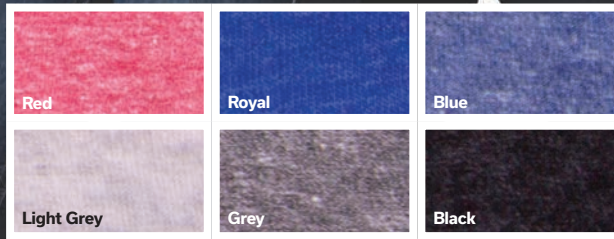

Triblend Hoodies & Tees

Our super soft triblends—made of 50% polyester, 38% cotton and 12% rayon—are comfy and fun from the moment they are put on.

BG7309

BG7307

BG7307 Adult 3/4 Sleeve Baseball Tee

4 oz. Adult Sizes: XS-4XL \$13.98
Colors Shown: Grey/Black, Light Grey/Red